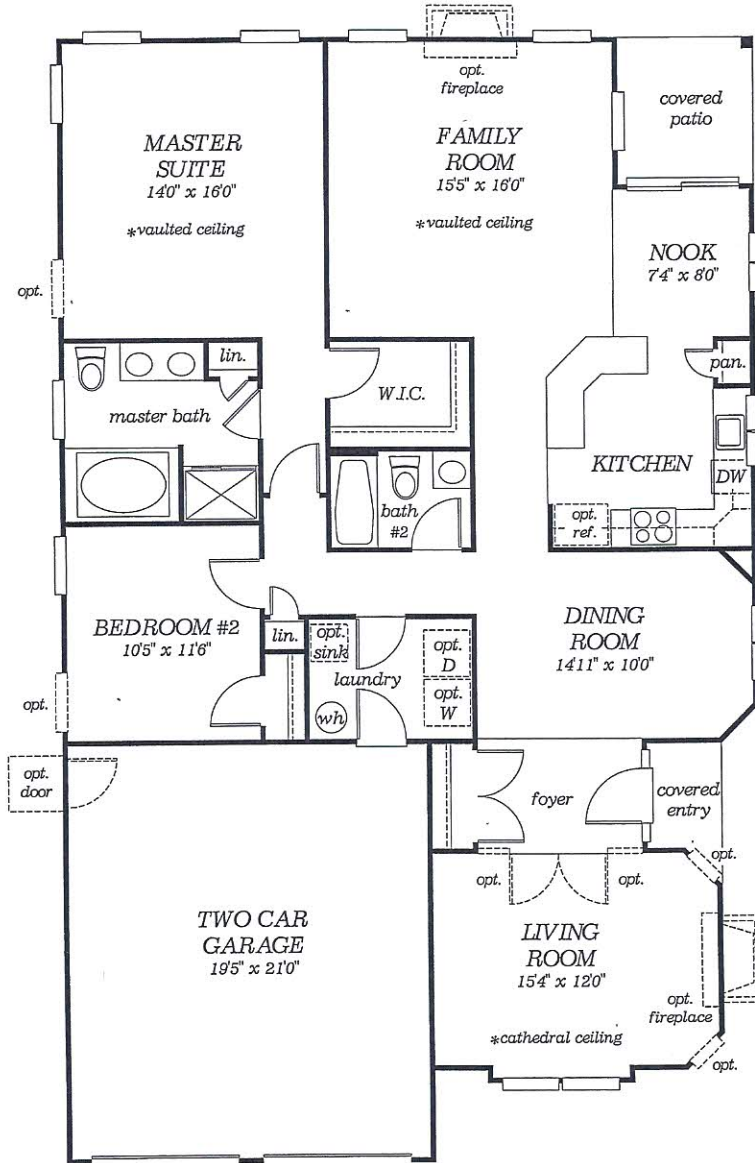

Greenbriar Oceanaire

Golf & Country Club

Augusta Model Floor Plan

FIRST FLOOR
& Ceiling

1,645 Sq.Ft.