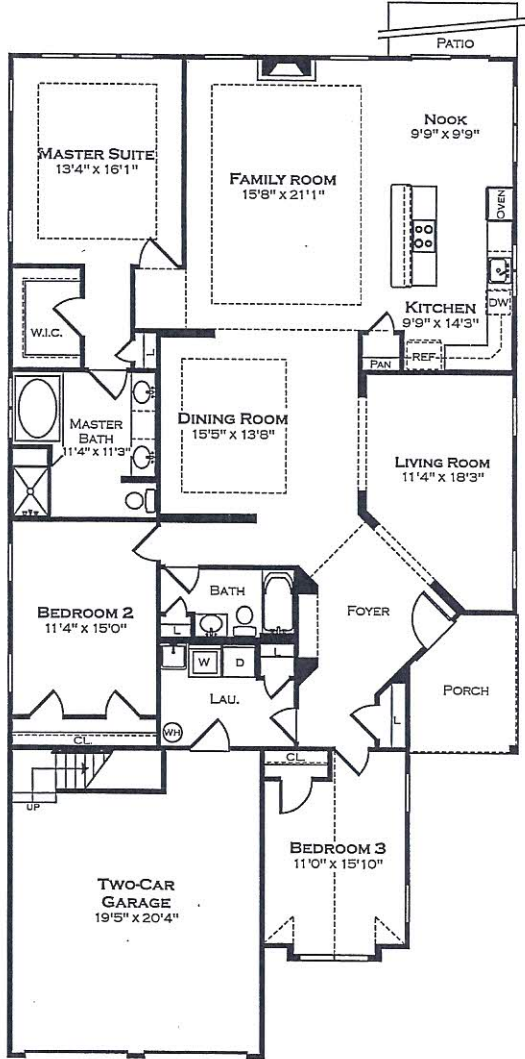

Greenbriar Oceanaire

Golf & Country Club

Devon-1 Model Floor Plan

3 Bedrooms | 2 Baths | 2 Car Garage

2,254 sq. ft.

FIRST FLOOR

WINDOW PROVIDED W/
ELEVATIONS A+B
ONLY

SECOND FLOOR