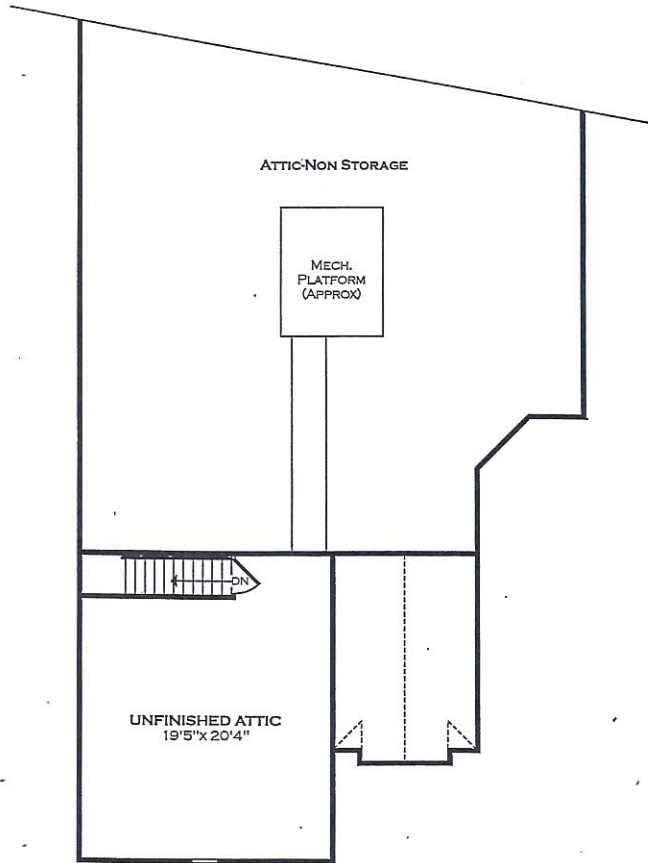

Greenbriar Oceanaire

Golf & Country Club

Devon-1 Model Floor Plan

3 Bedrooms | 2 Baths | 2 Car Garage

2,254 sq. ft.

FIRST FLOOR

WINDOW PROVIDED W/
ELEVATIONS A+B
ONLY

SECOND FLOOR